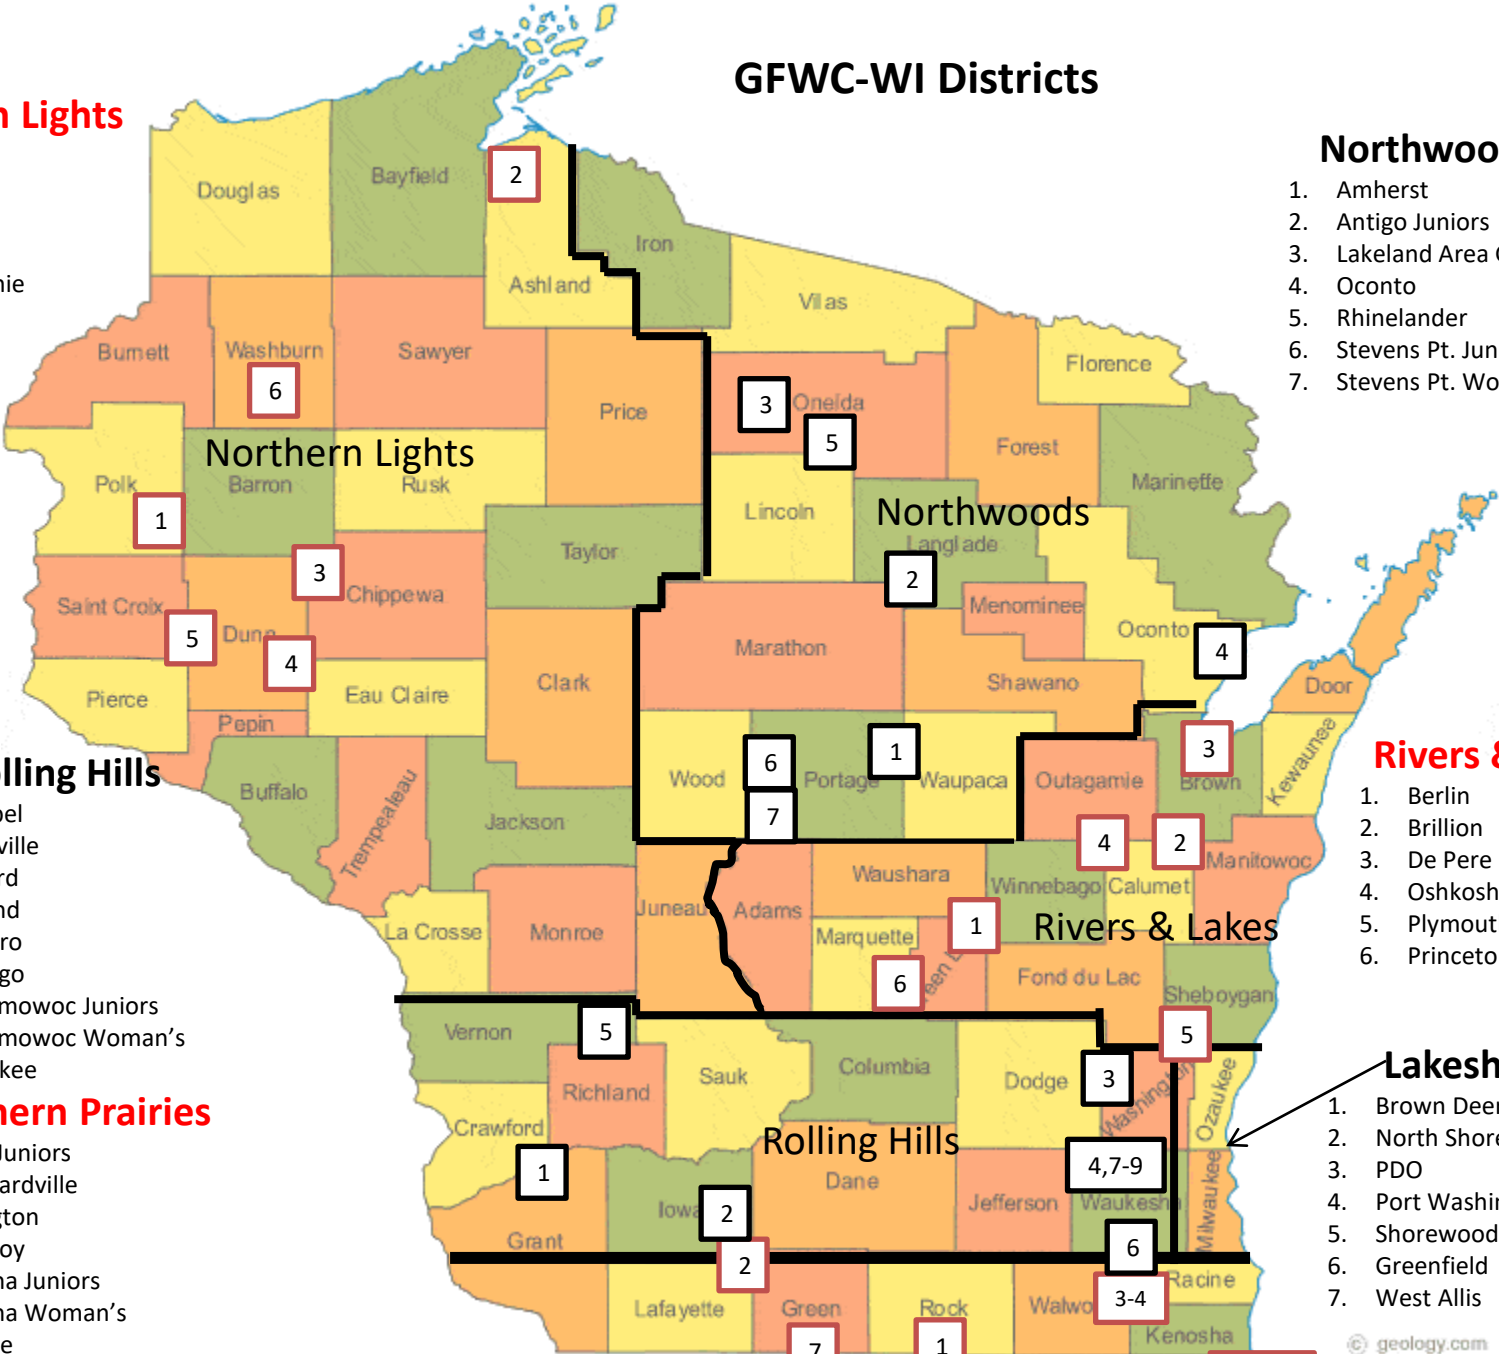

# GFWC-WI Districts

## Northern Lights

1. Amery
2. Ashland
3. Bloomer
4. Colfax
5. Menomonie
6. Spooner

## Northwoods

1. Amherst
2. Antigo Juniors
3. Lakeland Area GFWC
4. Oconto
5. Rhinelander
6. Stevens Pt. Juniors
7. Stevens Pt. Woman's

## Rivers & Lakes

1. Berlin
2. Brillion
3. De Pere
4. Oshkosh
5. Plymouth
6. Princeton